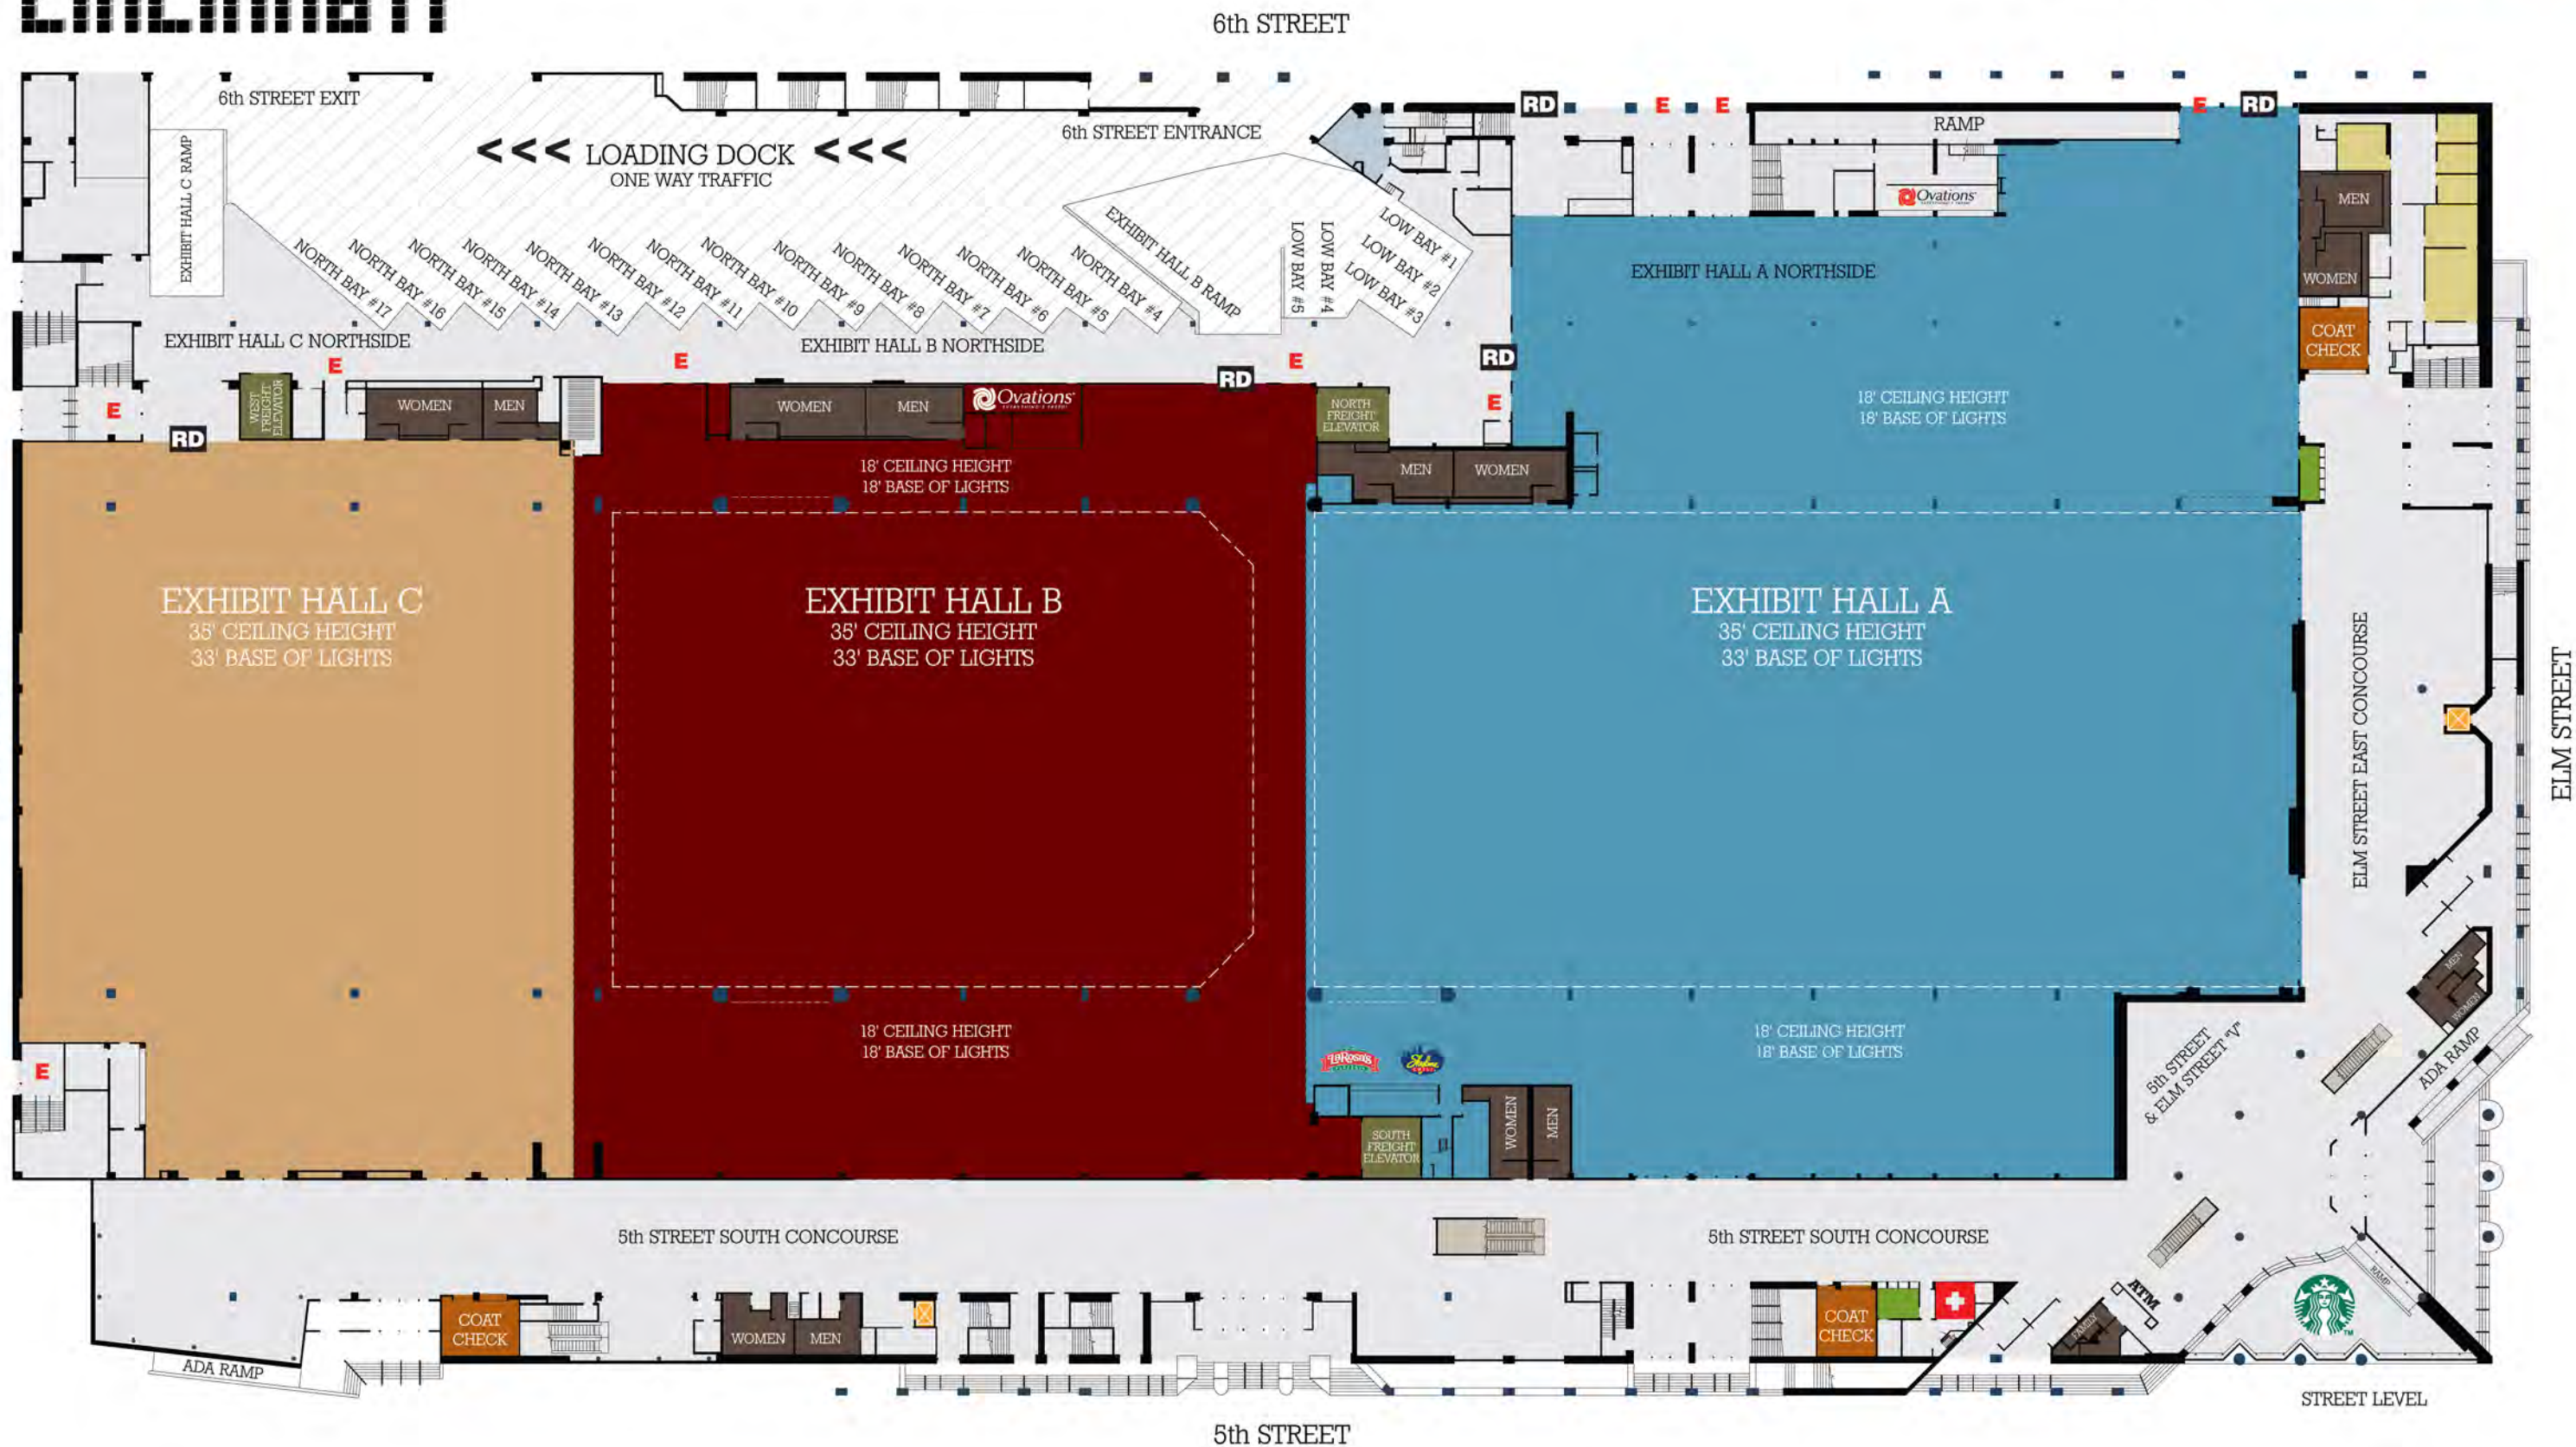

CENTRAL AVENUE

NORTH

FA - FIRE ALARM
FH - FIRE HOSE
FE - FIRE EXTINGUISHER

- Restroom
- Passenger Elevator
- Escalator
- Show Office
- Security Office
- Ticket Office
- + First Aid Room
- E Fire Exit
- RD Roll Door