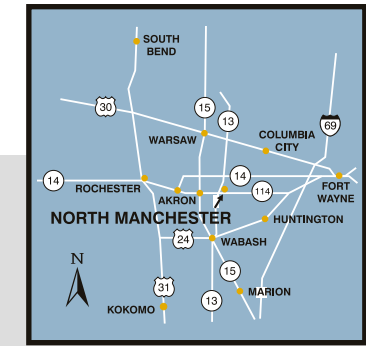

North Manchester, Indiana 46962
 800-852-3648
www.manchester.edu
 e-mail: admitinfo@manchester.edu

Directions

From the North
 From U.S. 30, take State Road 13 south to North Manchester. As you enter town, turn left/south on East Street. You will drive into the heart of campus.

From the South
 From U.S. 24, take State Road 13 north to North Manchester. Cross State Road 114 and continue around to the north side of town. Turn right/south on East Street. You will drive into the heart of campus.

From the East
 From Interstate 69, take U.S. 24 west to State Road 114. Turn right/west on State Road 114 and drive to North Manchester. As you enter town (immediately after crossing the Eel River), turn right/north on Wayne Street. When you reach College Avenue, you are at the southwest corner of campus.

From the West
Option 1. From U.S. 31, take U.S. 24 east to State Road 13. Turn left/north. See directions for "From the South."
Option 2. From U.S. 31, take State Road 14 east through Rochester until it becomes State Road 114 in Akron. Continue on State Road 114 to North Manchester. Turn left/north on State Road 13 and continue around to the north side of town. Turn right/south on East Street. You will drive into the heart of campus.